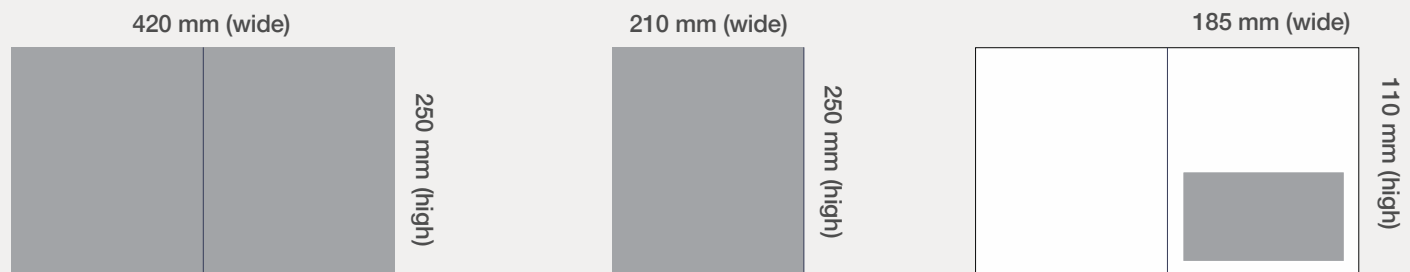

Advertising Specifications

Tips & Recommendations

Please create artwork exactly to size and resolution to avoid delays or missing the cutoff date.

Design with mobile in mind, increasing text size and reducing text amount for the platform.

All images have to be high resolution as the platform compresses the document for web and mobile.

Keep text 10 mm from the edge of the page to ensure it is not clipped

Supply all your links and artwork ready PDF or JPEG through the Online Exhibitor Manual.

Important

Depending on your package or sponsorship you are eligible for the following inclusion.

Standard Exhibitor Package (All) – *Half Page*

Silver Or Gold Sponsorship – *Full Page*

Platinum Sponsorship – *Double Page*

If you are not sure which inclusion you are eligible for please contact your Sales Account Manager to confirm.

Double Page Spread

Orientation: Landscape

Width: 420 mm
(4961 px)

Height: 250 mm
(2953 px)

Format: PDF (preferred) or JPG

Resolution: 300 ppi

Colour: RGB

Submit your artwork to the Online Exhibitor Manual

Full Page Ad

Orientation: Portrait

Width: 210 mm
(2480 px)

Height: 250 mm
(2953 px)

Format: PDF (preferred) or JPG

Resolution: 300 ppi

Colour: RGB

Submit your artwork to the Online Exhibitor Manual

Half Page

Orientation: Landscape

Width: 185 mm
(2185 px)

Height: 110 mm
(1299 px)

Format: PDF (preferred) or JPG

Resolution: 300 ppi

Colour: RGB

Submit your artwork to the Online Exhibitor Manual