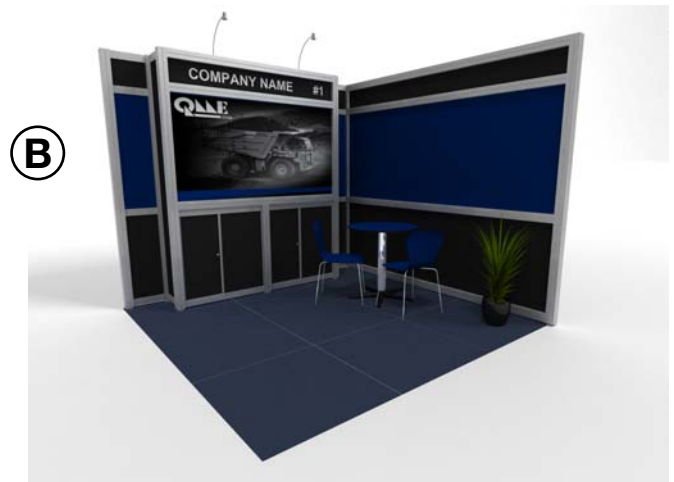

CARPET **$306**
VALUE PACKAGE PER SQM + GST
DOES NOT INCLUDE SPACE COST