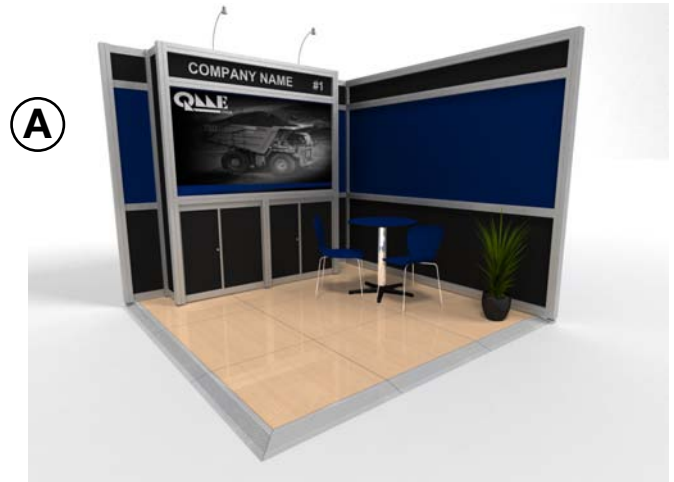

For Easy Order

This form must be returned to Reed Exhibitions by 1st June 2010

For more information please contact

Chris Ghosh on +61 2 9422 2518 / 0410 662 335 (m)

Soren Norgaard on +61 2 9422 2563 / 0407 661 058 (m)

COMPANY NAME: _____ EXHIBITOR NAME: _____

CONTACT NAME: _____ STAND NUMBER: _____ STAND SIZE: _____

RETURN THIS FORM VIA FAX OR TELEPHONE TO ORDER

RAISED FLOOR **$362**
VALUE PACKAGE PER SQM + GST
DOES NOT INCLUDE SPACE COST