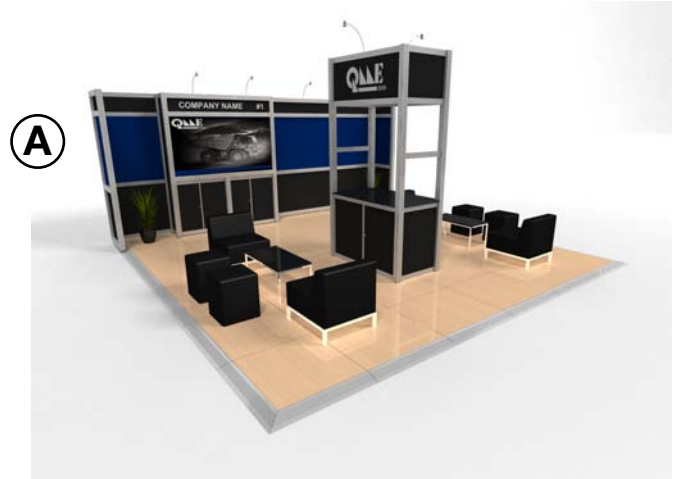

27 - 29 July 2010
 Mackay Showground
www.queenslandminingexpo.com.au

PLATINUM OPTION 1 FULL FURNITURE STAND

AVAILABLE FOR STANDS FROM 36sqm

Example Shown Details

- Size:** 6m x 6m x 3.5m H
- Wall Colour:** Black
- Feature Colour:** Blue
- Flooring:** Raised Timber floor
Carpet tiles
- Signage:** 1x digital print 1914x1035mm
1x vinyl cut text 1914x233mm
- Lighting:** 6 x spot lights on arm.
- Power:** 1 x 4amp power point
- Furniture/** 4 x single seater lounges
- Accessories:** 4 x ottomans
2 x coffee tables
3 x lockable cupboard
(2 x black wall, 1 x central tower)
1 x stand tracker
2 x plants

Options

- Walls:**
 - White
 - Black
 - Red
 - Yellow
 - Royal Blue
- Feature Colour:**
 - White
 - Black
 - Red
 - Yellow
 - Royal Blue
- Carpet:**
 - Jupiter Blue
 - Charcoal

For Easy Order

This form must be returned to Reed Exhibitions by 1st June 2010
 For more information please contact
Chris Ghosh on +61 2 9422 2518 / 0410 662 335 (m)
Soren Norgaard on +61 2 9422 2563 / 0407 661 058 (m)

COMPANY NAME: _____ EXHIBITOR NAME: _____

CONTACT NAME: _____ STAND NUMBER: _____ STAND SIZE: _____

RETURN THIS FORM VIA FAX OR TELEPHONE TO ORDER

RAISED FLOOR \$399
VALUE PACKAGE PER SQM + GST
DOES NOT INCLUDE SPACE COST

27 - 29 July 2010
 Mackay Showground
 www.queenslandminingexpo.com.au

PLATINUM OPTION 2 HALF FURNITURE STAND

AVAILABLE FOR STANDS FROM 36sqm

Example Shown Details

- Size:** 6m x 6m x 3.5m H
- Wall Colour:** Black
- Feature Colour:** Blue
- Flooring:** Raised Timber floor
Carpet tiles
- Signage:** 1x digital print 1914x1035mm
1x vinyl cut text 1914x233mm
- Lighting:** 6 x spot lights on arm.
- Power:** 1 x 4amp power point
- Furniture/** 2 x single seater lounges
- Accessories:** 2 x ottomans
1 x coffee tables
3 x lockable cupboard
(2 x black wall, 1 x central tower)
1 x stand tracker
2 x plants