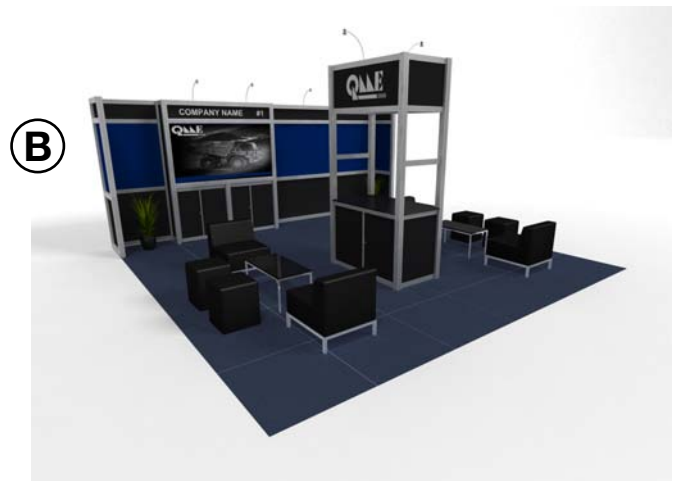

CARPET $338
VALUE PACKAGE PER SQM + GST
DOES NOT INCLUDE SPACE COST