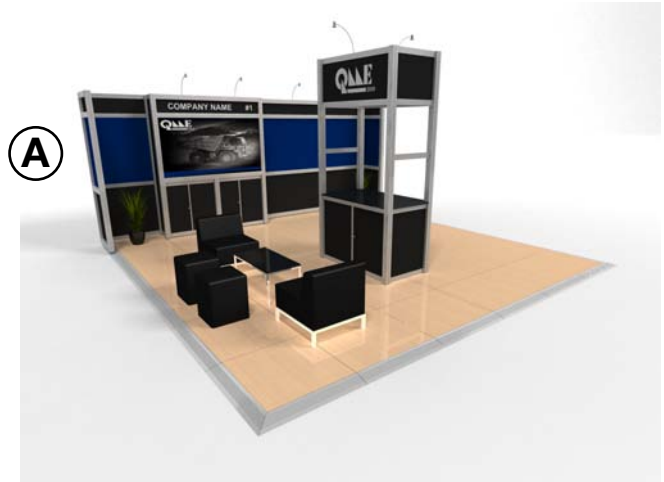

27 - 29 July 2010
 Mackay Showground
www.queenslandminingexpo.com.au

PLATINUM OPTION 1 FULL FURNITURE STAND

AVAILABLE FOR STANDS FROM 36sqm

Example Shown Details

- Size:** 6m x 6m x 3.5m H
- Wall Colour:** Black
- Feature Colour:** Blue
- Flooring:** Raised Timber floor
Carpet tiles
- Signage:** 1x digital print 1914x1035mm
1x vinyl cut text 1914x233mm
- Lighting:** 6 x spot lights on arm.
- Power:** 1 x 4amp power point
- Furniture/** 4 x single seater lounges
- Accessories:** 4 x ottomans
2 x coffee tables
3 x lockable cupboard
(2 x black wall, 1 x central tower)
1 x stand tracker
2 x plants

27 - 29 July 2010
 Mackay Showground
 www.queenslandminingexpo.com.au

PLATINUM OPTION 2 HALF FURNITURE STAND

AVAILABLE FOR STANDS FROM 36sqm

Example Shown Details

- Size:** 6m x 6m x 3.5m H
- Wall Colour:** Black
- Feature Colour:** Blue
- Flooring:** Raised Timber floor
Carpet tiles
- Signage:** 1x digital print 1914x1035mm
1x vinyl cut text 1914x233mm
- Lighting:** 6 x spot lights on arm.
- Power:** 1 x 4amp power point
- Furniture/** 2 x single seater lounges
- Accessories:** 2 x ottomans
1 x coffee tables
3 x lockable cupboard
(2 x black wall, 1 x central tower)
1 x stand tracker
2 x plants

Options

- Walls:** White
Black
Red
Yellow
Royal Blue
- Feature Colour:** White
Black
Red
Yellow
Royal Blue
- Carpet:** Jupiter Blue
Charcoal

For Easy Order

This form must be returned to Reed Exhibitions by 1st June 2010
 For more information please contact
Chris Ghosh on +61 2 9422 2518 / 0410 662 335 (m)
Soren Norgaard on +61 2 9422 2563 / 0407 661 058 (m)

COMPANY NAME: _____ EXHIBITOR NAME: _____

CONTACT NAME: _____ STAND NUMBER: _____ STAND SIZE: _____

RETURN THIS FORM VIA FAX OR TELEPHONE TO ORDER

RAISED FLOOR \$370
VALUE PACKAGE PER SQM + GST
DOES NOT INCLUDE SPACE COST