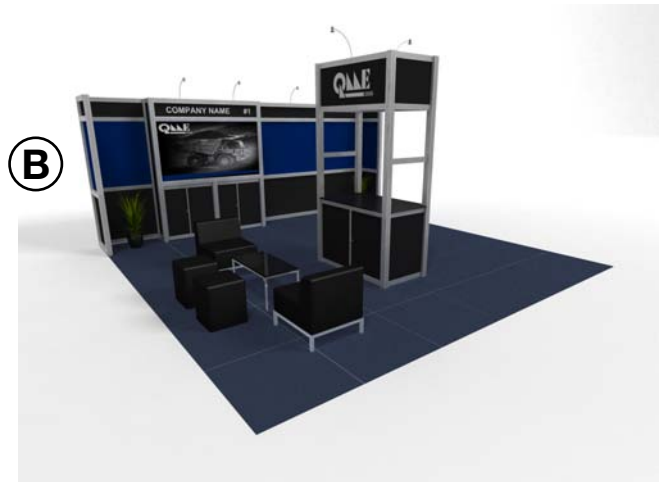

27 - 29 July 2010
 Mackay Showground
www.queenslandminingexpo.com.au

PLATINUM OPTION 1 FULL FURNITURE STAND

AVAILABLE FOR STANDS FROM 36sqm

Example Shown Details

- Size:** 6m x 6m x 3.5m H
- Wall Colour:** Black
- Feature Colour:** Blue
- Flooring:** Raised Timber floor
Carpet tiles
- Signage:** 1x digital print 1914x1035mm
1x vinyl cut text 1914x233mm
- Lighting:** 6 x spot lights on arm.
- Power:** 1 x 4amp power point
- Furniture/** 4 x single seater lounges
- Accessories:** 4 x ottomans
2 x coffee tables
3 x lockable cupboard
(2 x black wall, 1 x central tower)
1 x stand tracker
2 x plants

27 - 29 July 2010
 Mackay Showground
 www.queenslandminingexpo.com.au

PLATINUM OPTION 2 HALF FURNITURE STAND

AVAILABLE FOR STANDS FROM 36sqm

Example Shown Details

- Size:** 6m x 6m x 3.5m H
- Wall Colour:** Black
- Feature Colour:** Blue
- Flooring:** Raised Timber floor
Carpet tiles
- Signage:** 1x digital print 1914x1035mm
1x vinyl cut text 1914x233mm
- Lighting:** 6 x spot lights on arm.
- Power:** 1 x 4amp power point
- Furniture/** 2 x single seater lounges
- Accessories:** 2 x ottomans
1 x coffee tables
3 x lockable cupboard
(2 x black wall, 1 x central tower)
1 x stand tracker
2 x plants

COMPANY NAME: _____ EXHIBITOR NAME: _____

CONTACT NAME: _____ STAND NUMBER: _____ STAND SIZE: _____

RETURN THIS FORM VIA FAX OR TELEPHONE TO ORDER

RAISED FLOOR \$370
VALUE PACKAGE PER SQM + GST
DOES NOT INCLUDE SPACE COST

CARPET \$306
VALUE PACKAGE PER SQM + GST
DOES NOT INCLUDE SPACE COST

Please Fax Form To +61 2 9422 8342

Reed Exhibitions - Australia

Tower 2, 475 Victoria Avenue | Chatswood NSW 2067 | Locked Bag 7888 |
 Chatswood DC NSW 2067 | P +61 (2) 9422 8822 | F +61 (2) 9993 8342